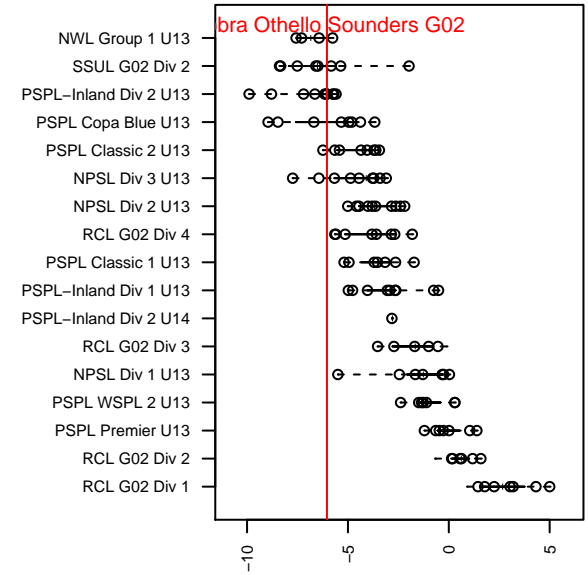

# Cobra Othello Sounders G02

Cobra Premier Soccer  
Othello, WA  
G02 total strength=518  
attack=0.75 defense=0.19  
fall league = PSPL-Inland Div 2 U13

alt names used:  
Cobra Othello Sounders

Venues played:  
2015 PSPL-Inland Div 2 U13

**attack and defense variance (black dot)  
relative to other teams  
and top 10 in region**

**attack and defense rating  
relative to others at age  
and all opponents in last 13 months**

**Performance relative to 13 month average**